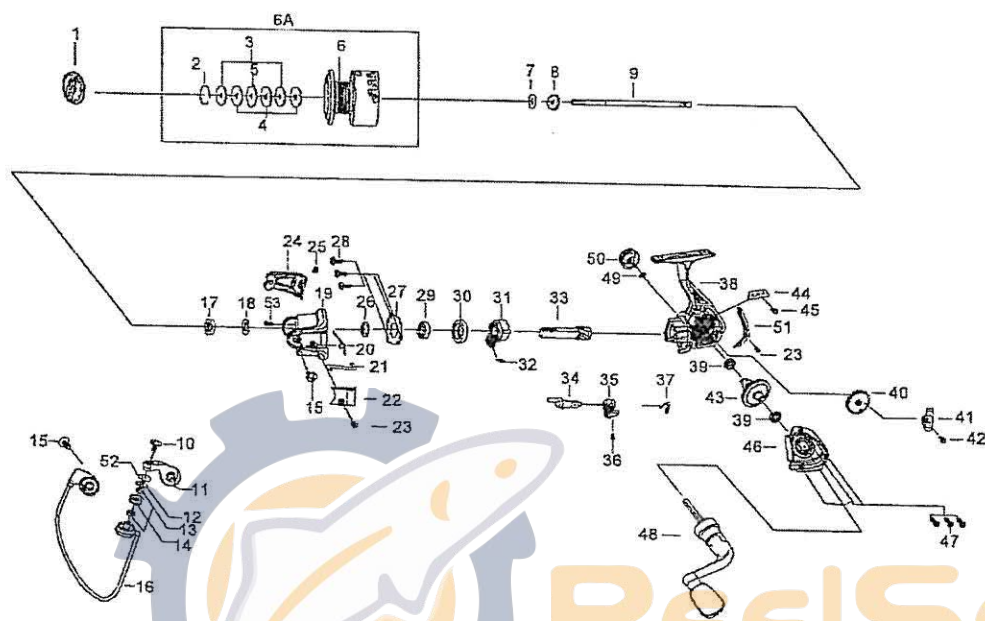

Shakespeare®

CONTENDER

Model CONT25

SKP-SP-CONTENDER 25-01

ITEM	DESCRIPTION	SAP #	ITEM	DESCRIPTION	SAP #	ITEM	DESCRIPTION	SAP #	ITEM	DESCRIPTION	SAP #
1	DRAG KNOB ASSY	1264889	14	LINE ROLLER	1264903	28	SCREW	1260074	42	SCREW	1264926
2	RETAINER RING	1264890	15	SCREW	1264904	29	BALL BEARING	1264917	43	DRIVE GEAR	1264927
3	KEY WASHER	1264891	16	BAIL ASSY	1264905	30	BALL BEARING HOLDER	1264918	44	SLIDER RETAINER	1264928
4	DRAG WASHER	1264892	17	NUT	1264906	31	ONE WAY CLUTCH	1264919	45	SCREW	1260122
5	EARED WASHER	1264893	18	WASHER	1264907	32	CLUTCH SPRING	1260127	46	BODY COVER	1264929
6	SPOOL SUB-ASSY	1264894	19	ROTOR	1264908	33	PINION GEAR	1264920	47	SCREW	1260089
6A	SPOOL ASSY	1264895	20	SPRING	1264909	34	ANTI-REVERSE LEVER	1264921	48	HANDLE ASSY	1264930
7	CLICKER GEAR WASHER	1264896	21	CLUCK LEVER	1264910	35	ANTI-REVERSE BUTTON	1266027	49	WASHER	1264931
8	CLICKER GEAR	1264897	22	ROTOR COVER	1264911	36	SCREW	1260110	50	HANDLE SCREW CAP	1264932
9	MAIN SHAFT	1264898	23	SCREW	1260119	37	ANTI-REVERSE SWITCH SPRING	1260110	51	REAR COVER	1264933
10	SCREW	1264899	24	ROTOR COVER	1264912	38	BODY ASSY	1264923	52	WASHER	1287001
11	BAIL ARM	1264900	25	SCREW	1264913	39	BALL BEARING	1260084	53	SCREW	1287002
12	WASHER	1264901	26	WASHER	1264914	40	OSCILLATION GEAR	1264924			
13	LINE ROLLER BUSHING	1264902	27	BALL BEARING RETAINER	1264915	41	SLIDER	1264925			